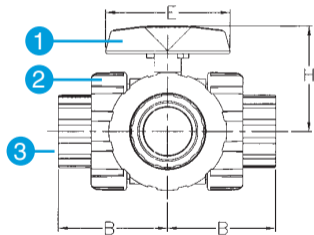

Technical Information

Parts List - Three-Way Lateral Valves

1. Handle
2. Assembly Nut
3. End Connector